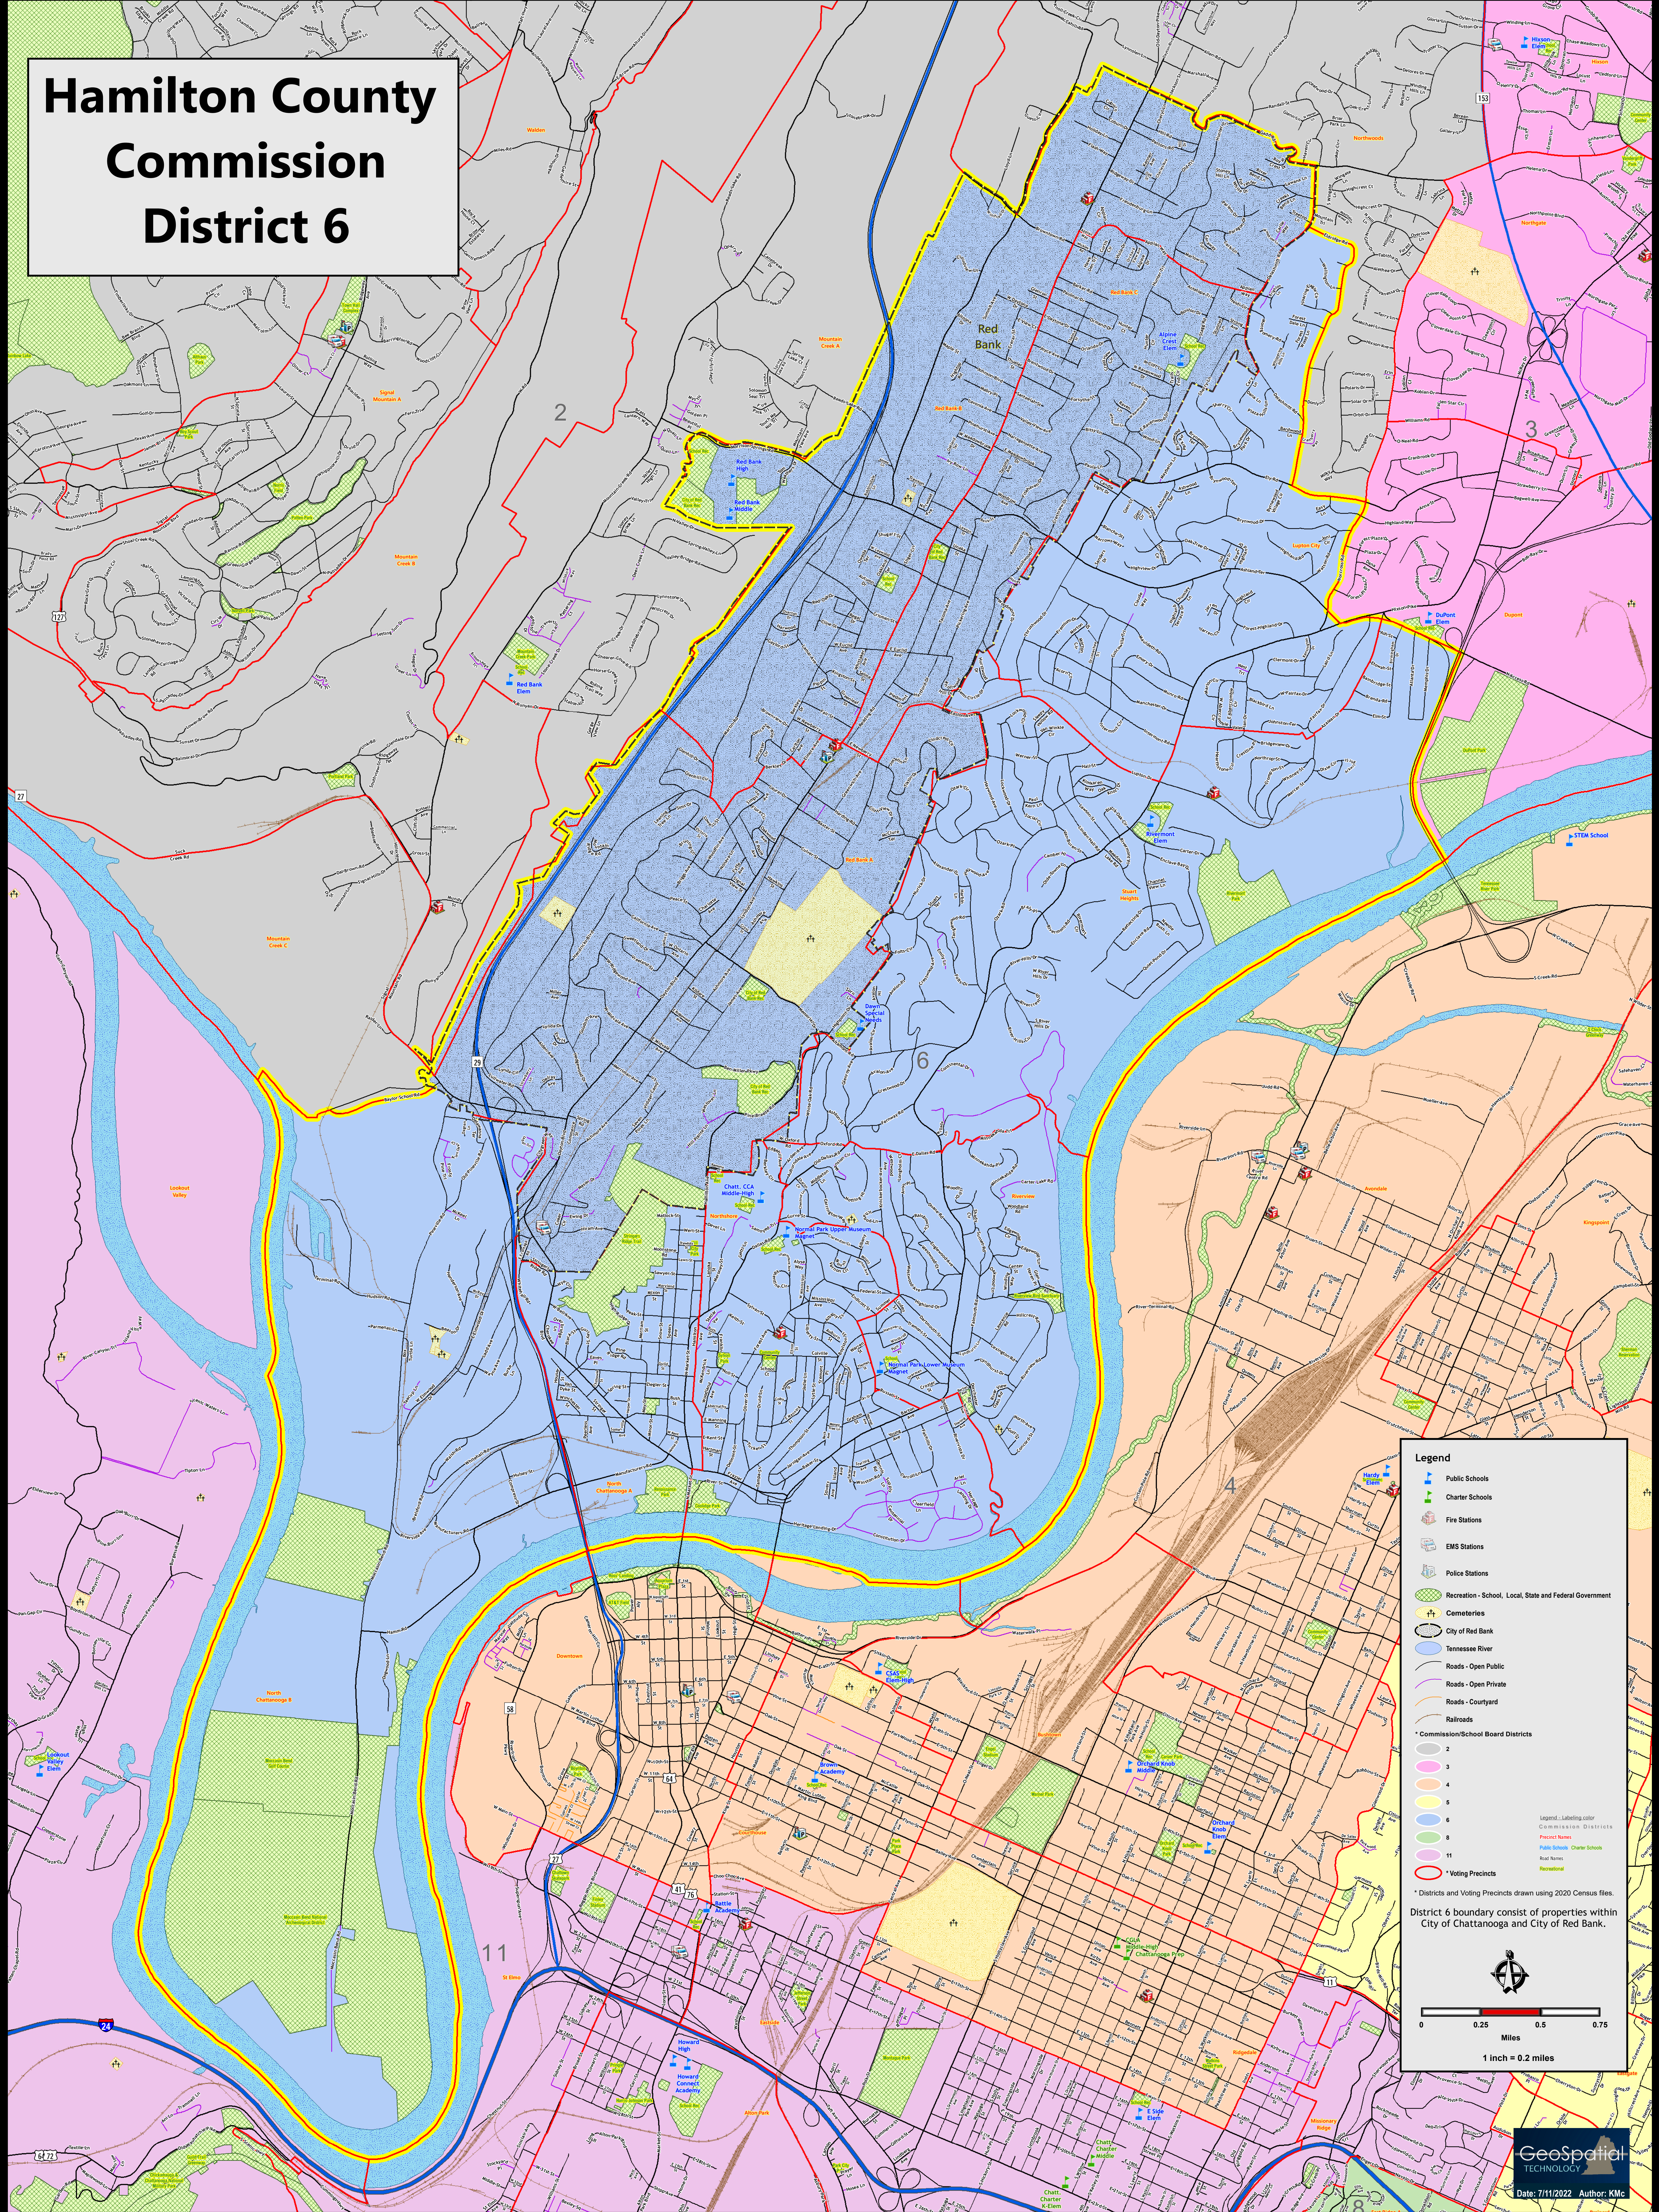

# Hamilton County Commission District 6

**Legend**

- Public Schools
- Charter Schools
- Fire Stations
- EMS Stations
- Police Stations
- Recreation - School, Local, State and Federal Government
- Cemeteries
- City of Red Bank
- Tennessee River
- Roads - Open Public
- Roads - Open Private
- Roads - Courtyard
- Railroads
- Commission/School Board Districts
- 2
- 3
- 4
- 5
- 6
- 8
- 11
- Voting Precincts

Legend - Labeling color  
 Commission Districts  
 Precinct Names  
 Public Schools  
 Charter Schools  
 Red Bank  
 Recreational

\* Districts and Voting Precincts drawn using 2020 Census files.  
 District 6 boundary consist of properties within City of Chattanooga and City of Red Bank.

0 0.25 0.5 0.75  
 Miles  
 1 inch = 0.2 miles